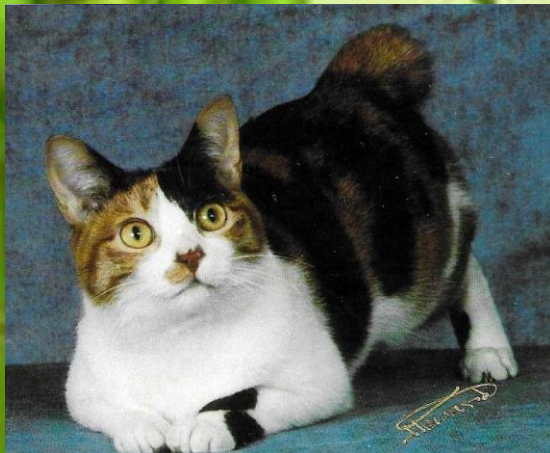

1982

BEST OF BREED

GC Kitai Ichi Sumie Of Vedralia

Black/White Male

Br: Catherine Curry

Ow: Debra B Fredericks

SECOND BEST OF BREED

GC Kitai Kattappo of Vedralia

Mi-ke Female

Br: Catherine Curry

Ow: Dee Hinkle

6TH BEST CAT IN PREMIERSHIP

CH GP NW Kitai Mitu Of Nekolady

Mi-Ke Tri-Color Spay

Br: Catherine Curry

Ow: Barbara Romanos

NO PHOTO AVAILABLE

1982-83

BEST OF BREED

CH Felinora's Chimera of Treets

Mi-ke Female

Br: Lise Priarel

Ow: A.M. Street

SECOND BEST OF BREED