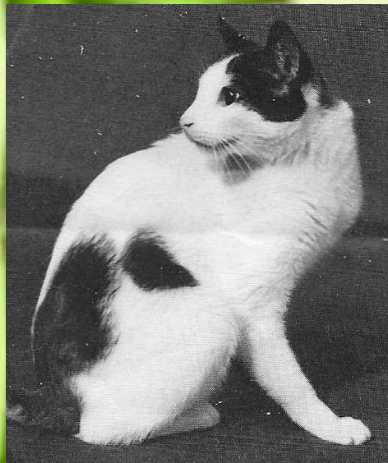

1982

BEST OF BREED

GC Kitai Ichi Sumie Of Vedralia

Black/White Male

Br: Catherine Curry

Ow: Debra B Fredericks

SECOND BEST OF BREED

GC Kitai Kattappo of Vedralia